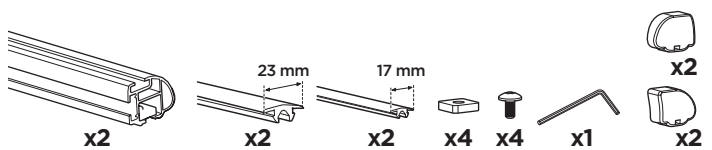

CITY CRASH
Complies with ISO norm

ISO 11154-E

> Mounting Tutorial
Thule Evo Flush Rail

1
KIT

2
FOOT PACK

3
BAR

Thule
WingBar Evo

Thule
WingBar

Thule
SlideBar Evo

Thule
ProBar Evo

Thule
SquareBar Evo

1

BAR

3

Thule
WingBar Evo

A