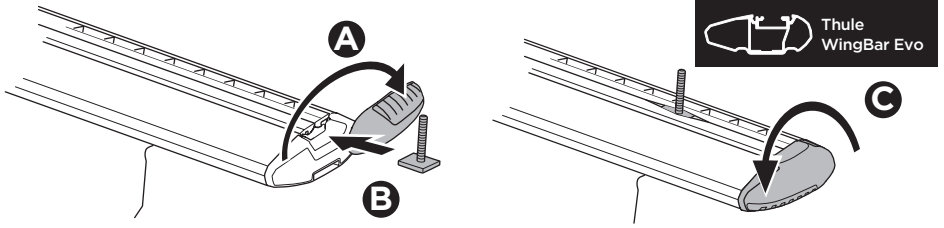

i

Thule Sweden AB, Borggatan 5
335 73 Hillerstorp, SWEDEN

› PART OF THULE GROUP

info@thule.com

© Thule Group 2019. All rights reserved.

www.thule.com

501-8436-02