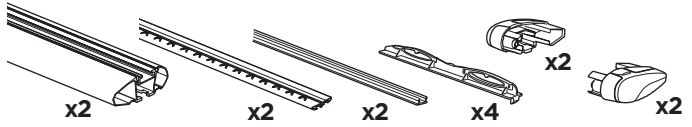

CITY CRASH
Complies with ISO norm

ISO 11154-E

> Mounting Tutorial
Thule Evo Flush Rail

1
KIT

2
FOOT PACK

3
BAR

Thule
WingBar Evo

Thule
WingBar

Thule
SlideBar Evo

Thule
ProBar Evo

Thule
SquareBar Evo

1

BAR

3

Thule
WingBar Evo

A

x4

4

A

B

5

6

~ 700 mm

1