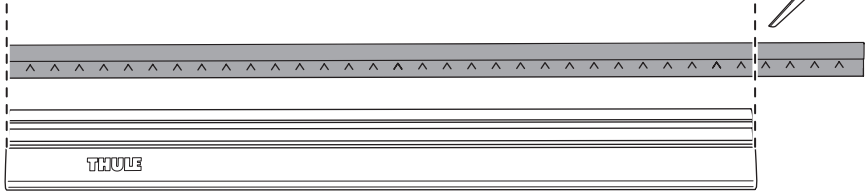

CITY CRASH
Complies with ISO norm

ISO 11154-E

> Mounting Tutorial
Thule Evo Flush Rail

1
KIT

2
FOOT PACK

3
BAR

Thule
WingBar Evo

Thule
WingBar

Thule
SlideBar Evo

Thule
ProBar Evo

Thule
SquareBar Evo

1

BAR

3

Thule
WingBar Evo

A