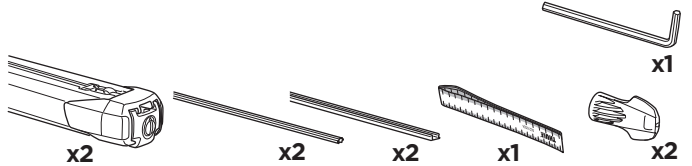

Thule
SlideBar Evo