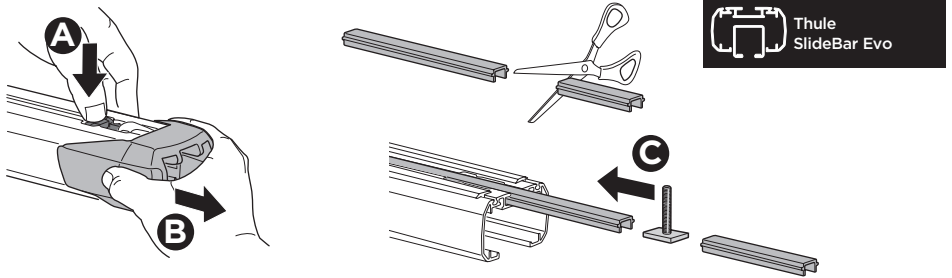

i

Thule Sweden AB, Borggatan 5
335 73 Hillerstorp, SWEDEN

› PART OF THULE GROUP

info@thule.com

© Thule Group 2019. All rights reserved.

www.thule.com

501-8436-02