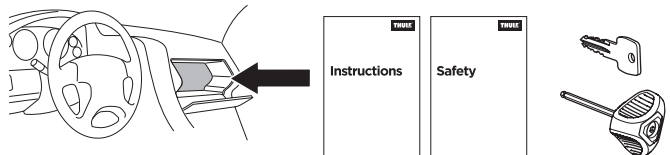

i

Thule Sweden AB, Borggatan 5
335 73 Hillerstorp, SWEDEN

› PART OF THULE GROUP

info@thule.com

© Thule Group 2019. All rights reserved.

www.thule.com

501-8436-02