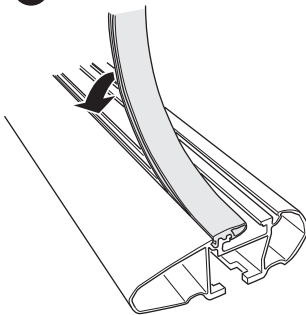

1

BAR

3

Thule
WingBar Evo

A

B

C

D

x2