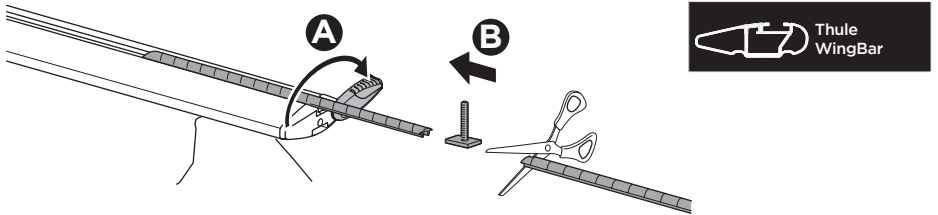

i

Thule Sweden AB, Borggatan 5
335 73 Hillerstorp, SWEDEN

› PART OF THULE GROUP

info@thule.com

© Thule Group 2019. All rights reserved.

www.thule.com

501-8436-02