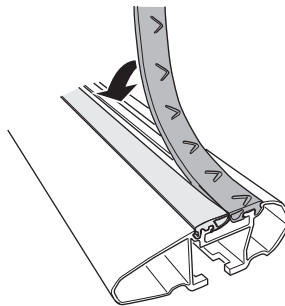

1

BAR

3

Thule
WingBar Evo

A

B

C

D

x2