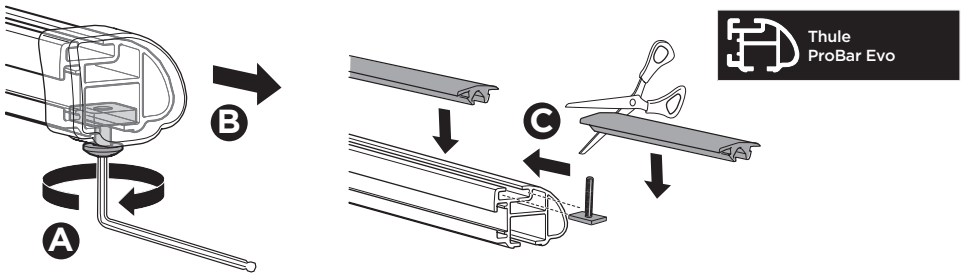

i

Thule Sweden AB, Borggatan 5
335 73 Hillerstorp, SWEDEN

› PART OF THULE GROUP

info@thule.com

© Thule Group 2019. All rights reserved.

www.thule.com

501-8436-02