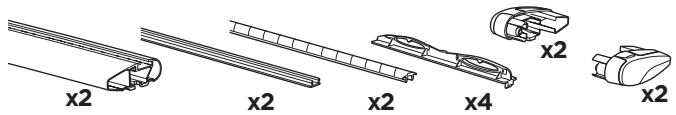

CITY CRASH
Complies with ISO norm

ISO 11154-E

> Mounting Tutorial
Thule Evo Flush Rail

1
KIT

2
FOOT PACK

3
BAR

Thule
WingBar Evo

Thule
WingBar

Thule
SlideBar Evo

Thule
ProBar Evo

Thule
SquareBar Evo

1

BAR

3

Thule
WingBar Evo

A